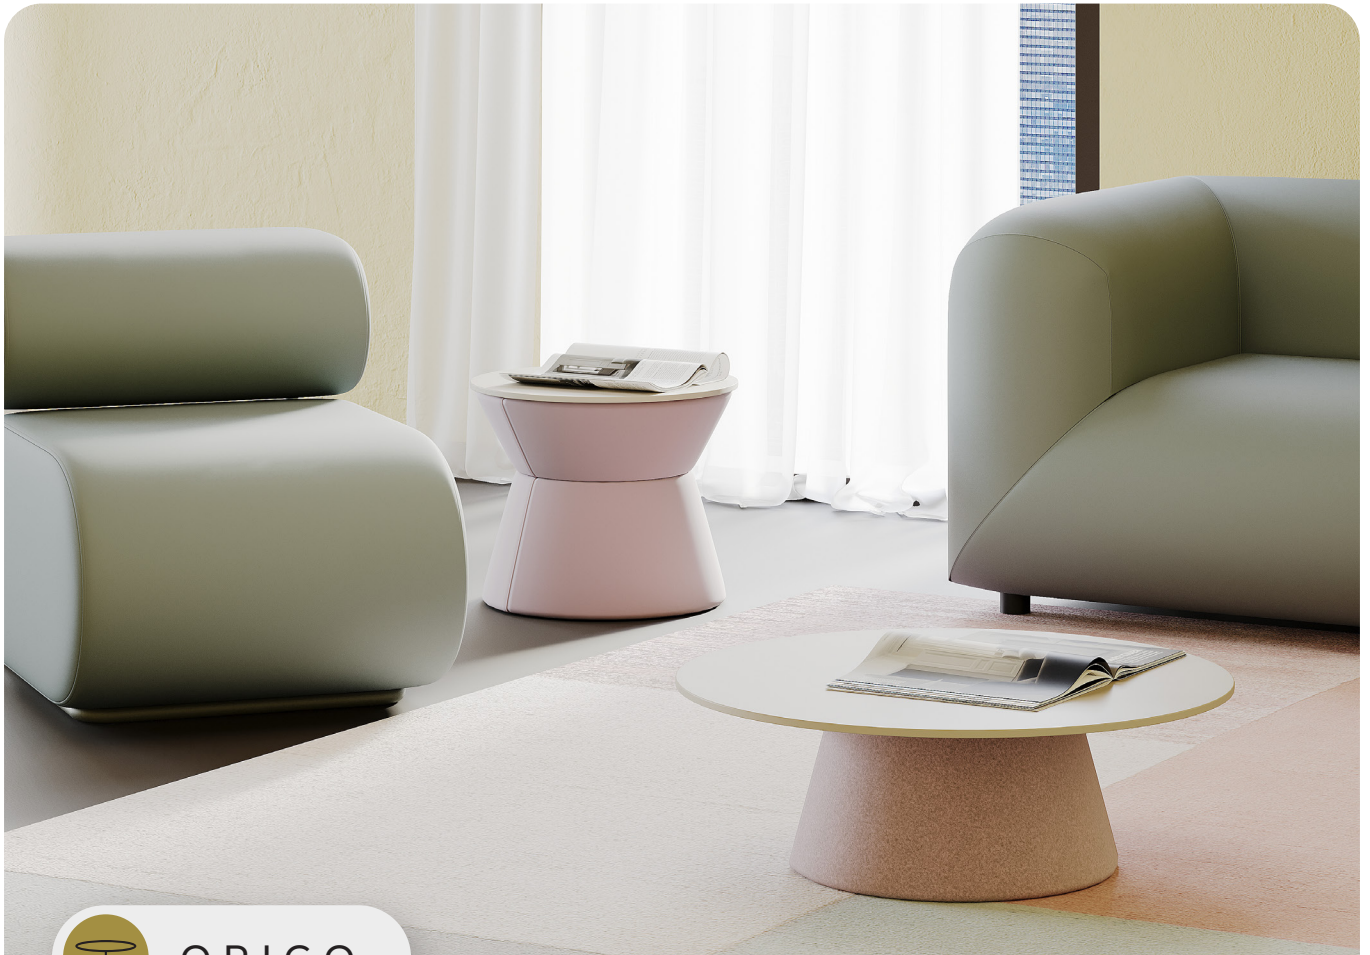

[^ Back](#)

 COFFEE TABLES

COFFEE TABLES

Origo	135
Stone	137
Pipe	139
Slide	141
Prime	143
Deluxe	145
Dublex	147
Motto	149
Portfoy	151

ORIGO

ORIGO

Origo is a flexible and modern collection, ideal for offices and waiting areas. Its modular design and various poufs, benches, and tables fit seamlessly into any space. With a wide range of fabric and color options, it adds elegance and warmth to interiors. Origo creates inviting and functional shared environments.