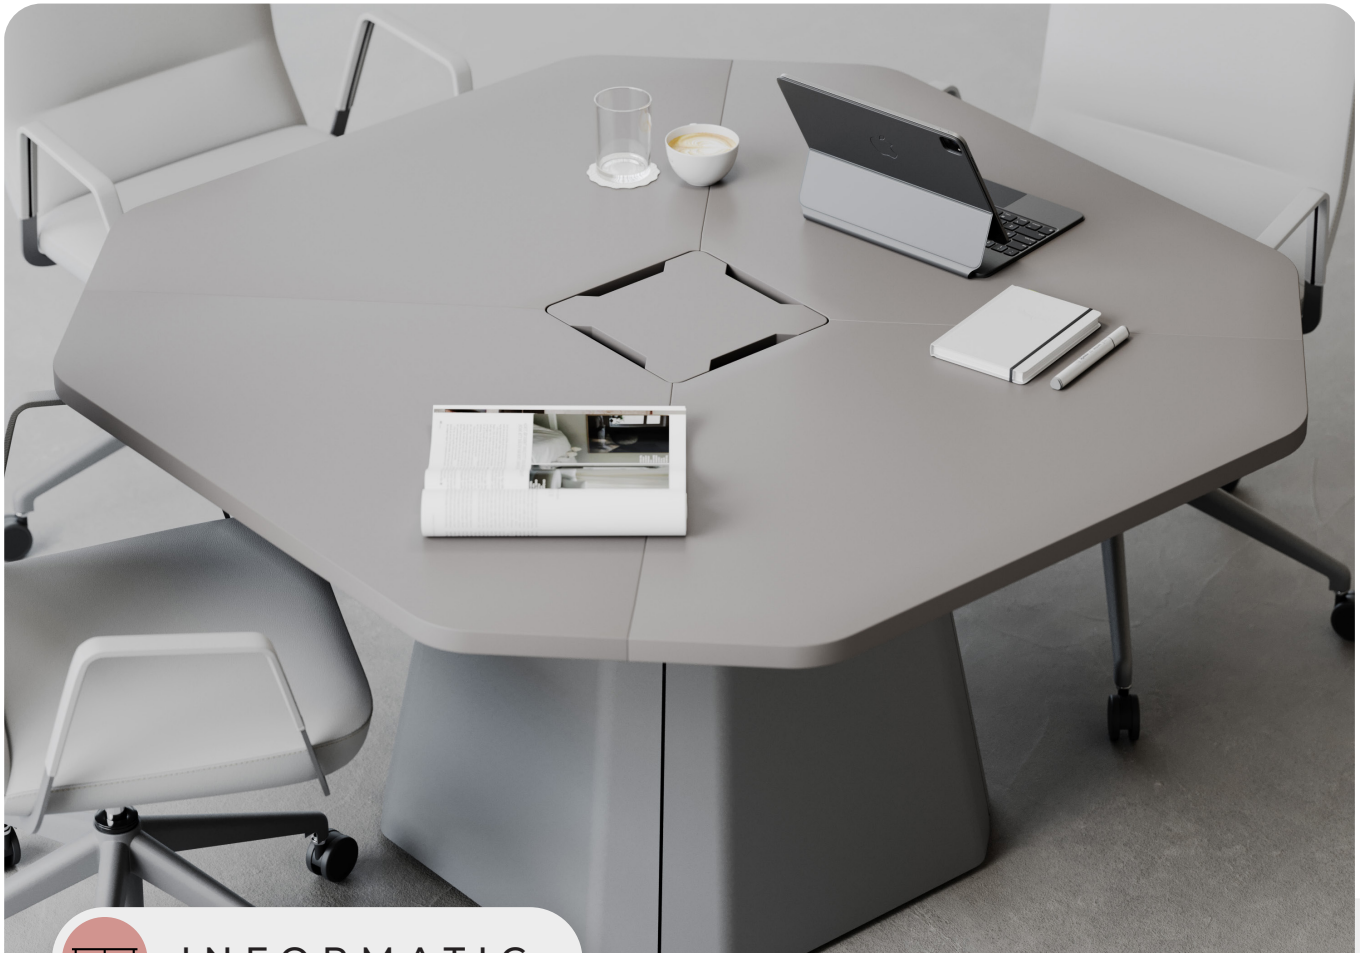

INFORMATIC

Informatic is a sculptural conference table distinguished by its square prismatic totem columns. Its solid central structure—reaching up to 2×2 meters—supports collaborative work for larger teams, while its rich variety of colors and materials allows for tailored configurations. Ideal for shared spaces, libraries, and modern offices, Informatic is versatile, essential, and bold.

[^ Back](#)